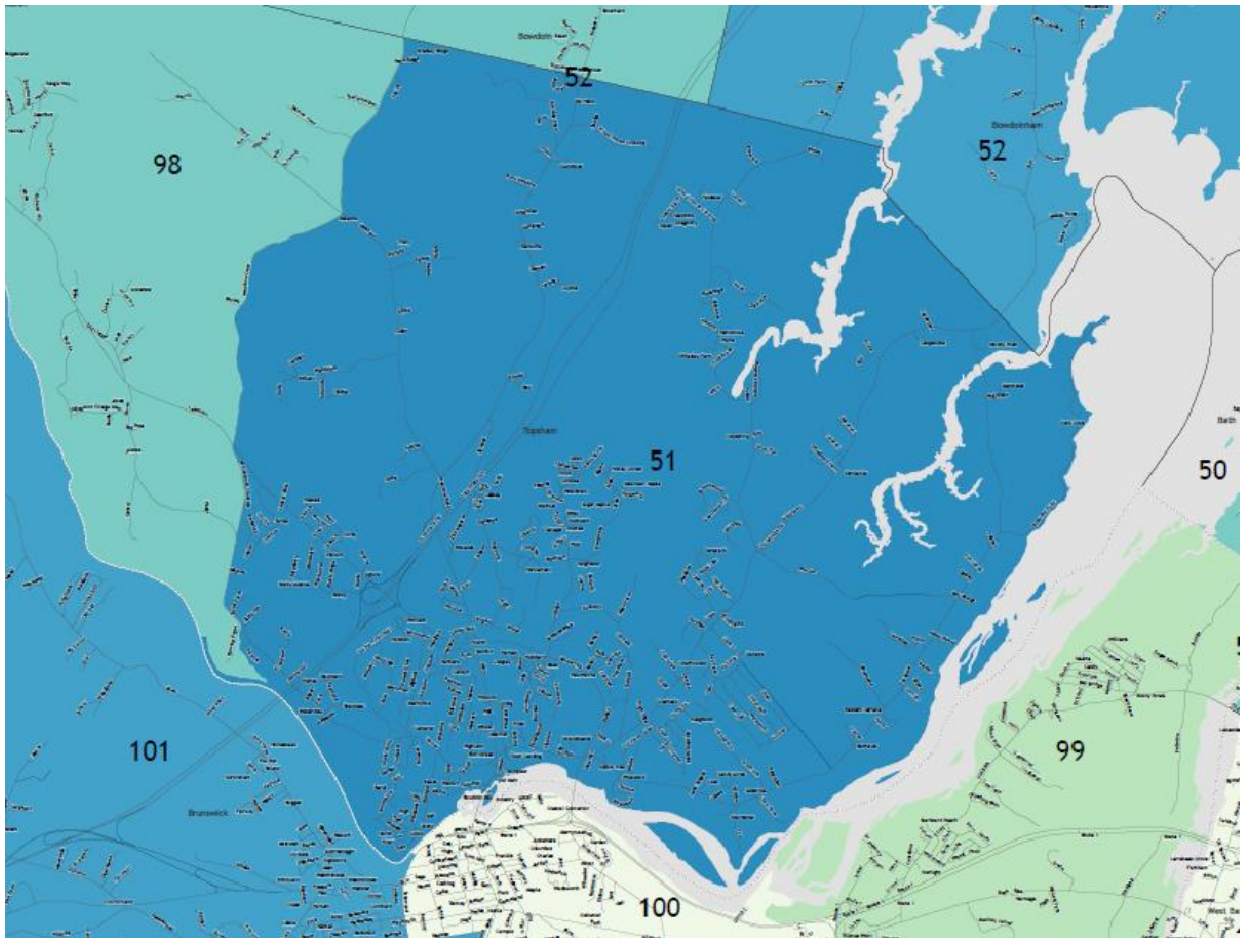

TOPSHAM ELECTIONS UPDATE!

Every ten years, the State of Maine goes through a process to redraw the lines for State Legislative Districts. Topsham will now be split into TWO State House districts – District 51 (most of Topsham) and District 98 (Pejepscot end of Topsham, along with parts of 4 other towns). For more information, visit the Secretary of State's website or visit the Town Clerk's Office to find out which district you will be in.