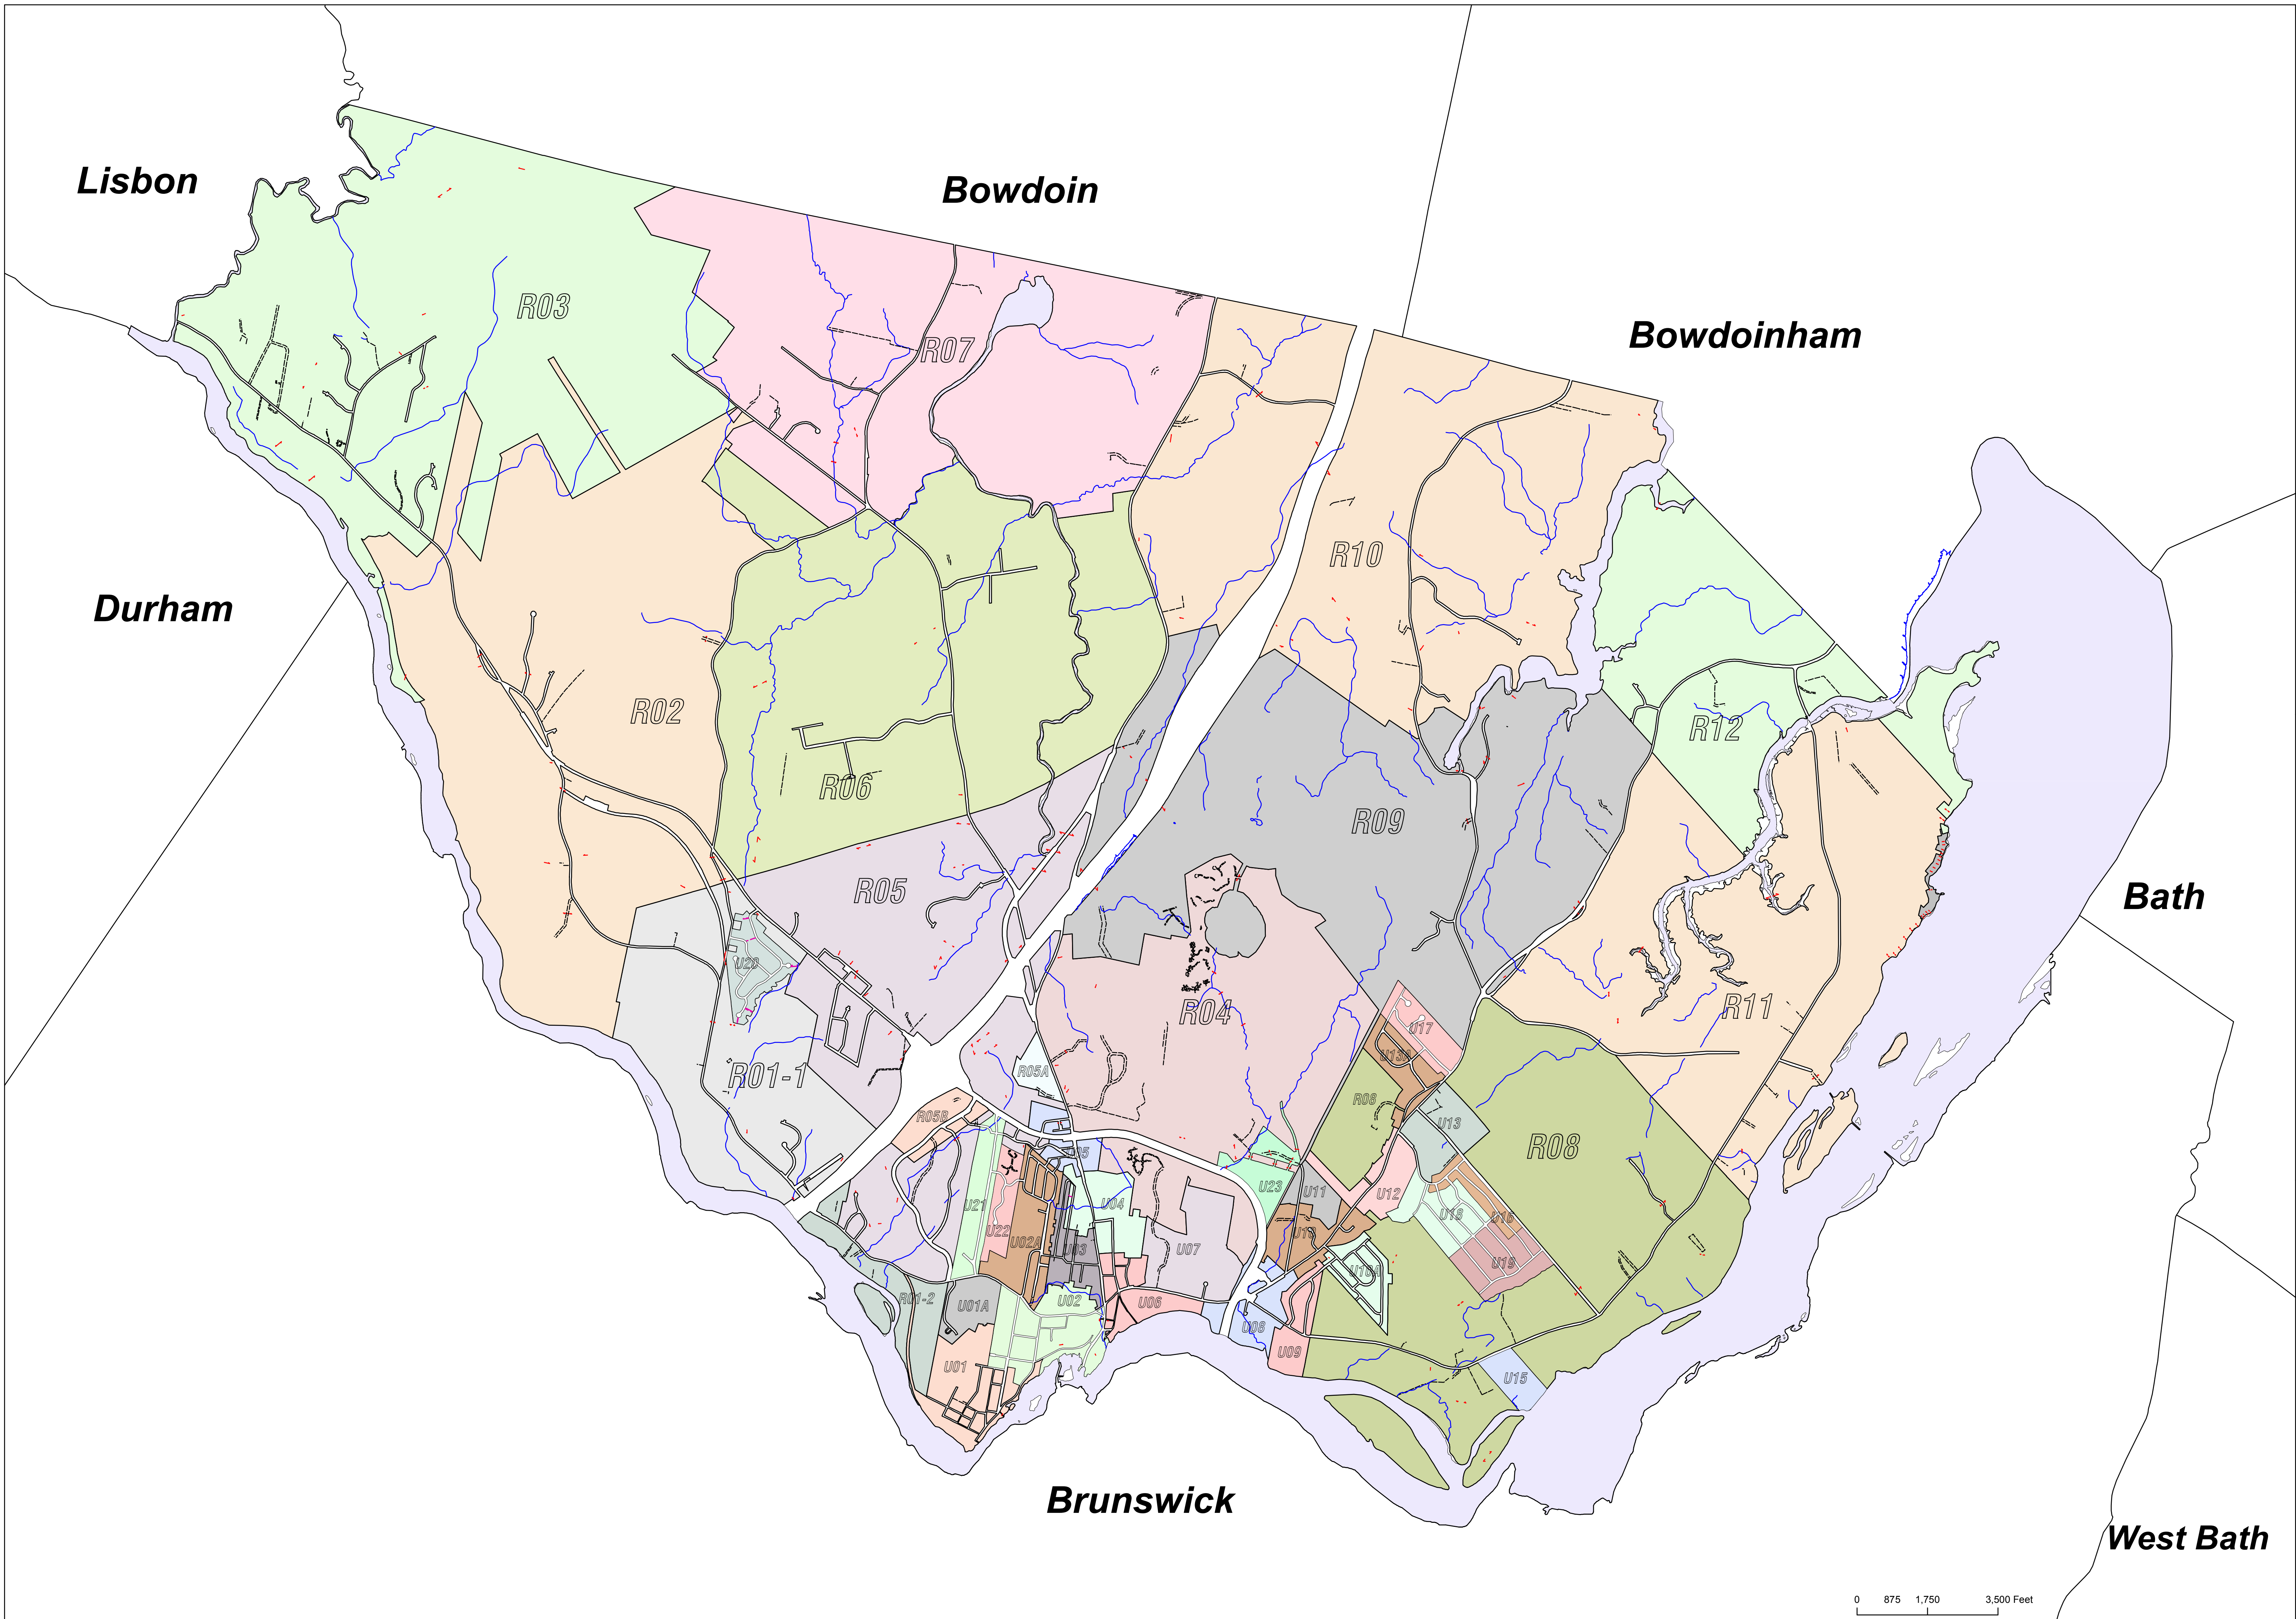

PROPERTY MAPS
TOWN OF TOPSHAM, MAINE

James H. Thomas
gisSolutions of Maine
Cumberland, Maine
jht@maine.rr.com

These maps are intended to
be used for the purpose of Property
Tax Assessments and should not be
used for conveyances.

	Easement		Water body
	Hooks		Subject Map
	ROW		Boundary Map
	Streams		Boundary Map
	Town Boundary		Boundary Map
	Shore		Boundary Map

INDEX

0 875 1,750 3,500 Feet